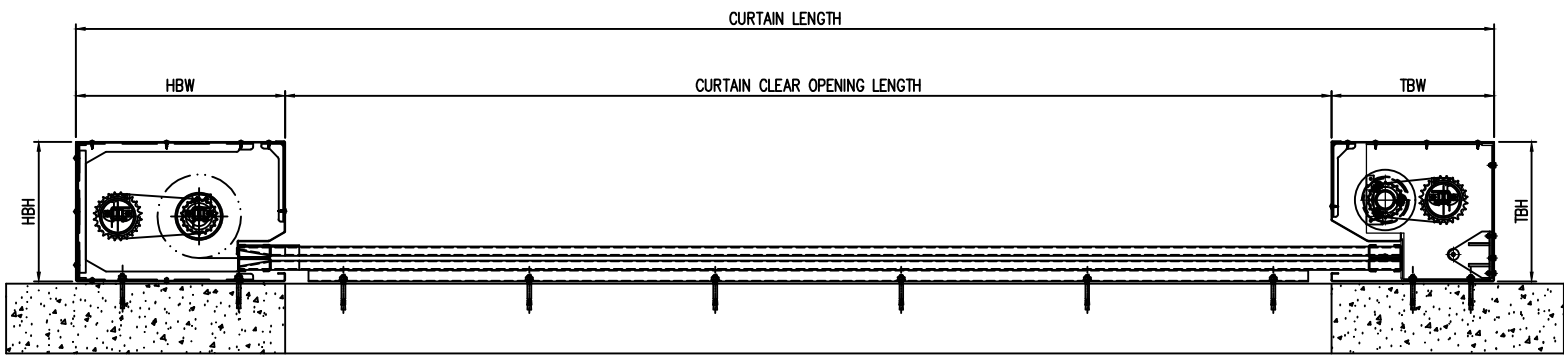

FLOOR MOUNT

JAMB MOUNT

UNDER CEILING MOUNT

www.doorsysinc.com

DSI-H3HR HORIZONTAL FIRE CURTAIN – MOUNTING OPTIONS

SCALE: NTS

DRAWN: 02/2021

HORIZONTAL  
CURTAIN