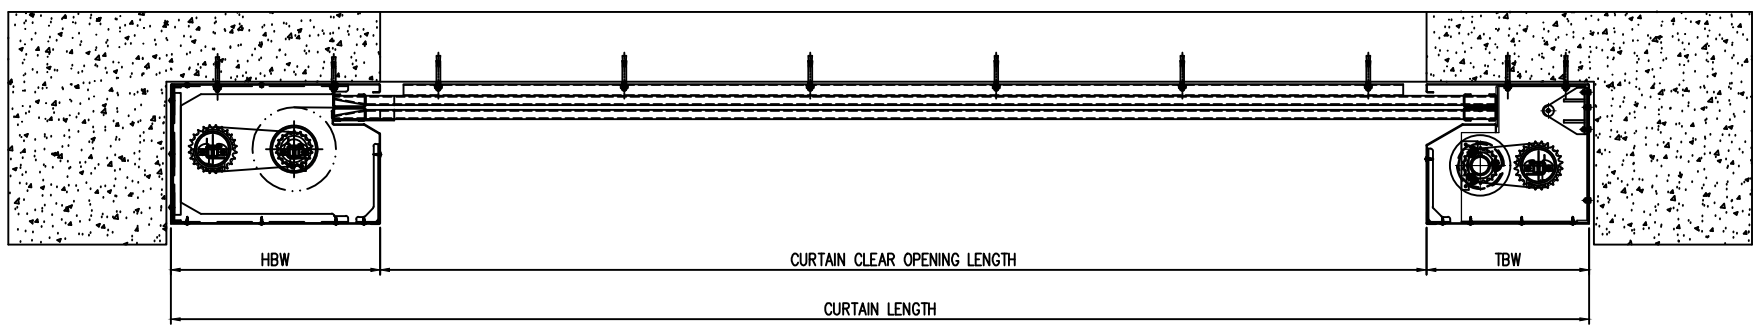

FLOOR MOUNT

JAMB MOUNT

UNDER CEILING MOUNT

www.doorsysinc.com

DSI-H3HR HORIZONTAL FIRE CURTAIN – MOUNTING OPTIONS

SCALE: NTS

DRAWN: 02/2021

HORIZONTAL  
CURTAIN