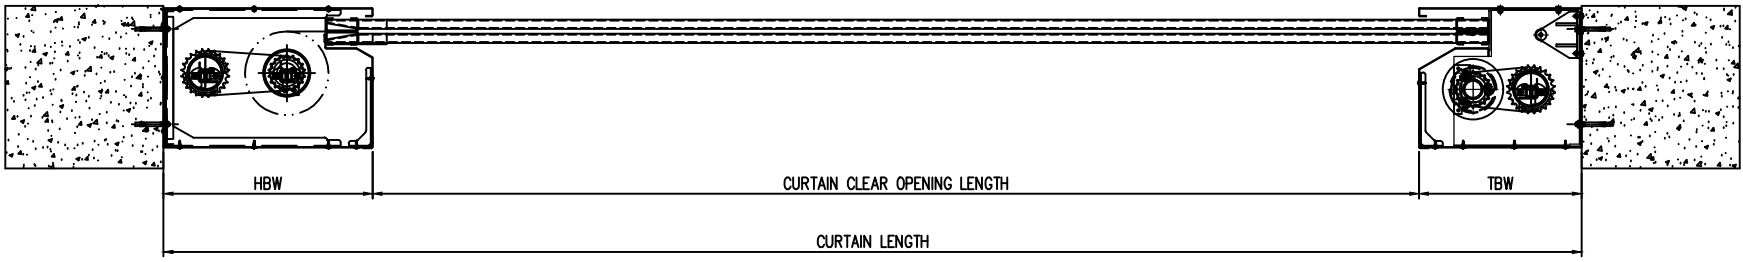

FLOOR MOUNT

JAMB MOUNT

UNDER CEILING MOUNT

www.doorsysinc.com

DSI-H3HR HORIZONTAL FIRE CURTAIN – MOUNTING OPTIONS

SCALE: NTS

DRAWN: 02/2021

HORIZONTAL  
CURTAIN