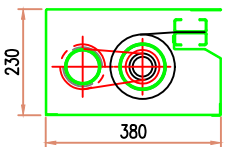

"THE SMOKE & FIRE CONTAINMENT PEOPLE"
WWW.DOORSYSINC.COM

DSI-H 3HR HORIZONTAL FIRE CURTAIN

SECTION-XX

SECTION-YY

HEAD BOX DIMENSIONS

TAIL END BOX DIMENSIONS

UP TO 3M IN LENGTH

UP TO 7M IN LENGTH

UP TO 10M LENGTH

CURTAIN CLEAR LENGTH	CURTAIN CLEAR WIDTH
3'4" [1m] to 9'10" [3m]	3'4" [1m] to 26'3" [8m]
9'10" [3m] to 23'0" [7m]	5'3" [1.6m] to 26'3" [8m]
23'0" [7m] to 33'0" [10m]	5'3" [1.6m] to 26'3" [8m]

HEADBOX	
Width (HBW)	Height (HBH)
15" [380mm]	9" [230mm]
17-3/4" [450mm]	11" [280mm]
18-1/2" [470mm]	11-3/4" [300mm]

TAIL END BOX	
Width (TBW)	Height (TBH)
13-3/4" [350mm]	11-3/4" [300mm]
13-3/4" [350mm]	11-3/4" [300mm]
13-3/4" [350mm]	11-3/4" [300mm]