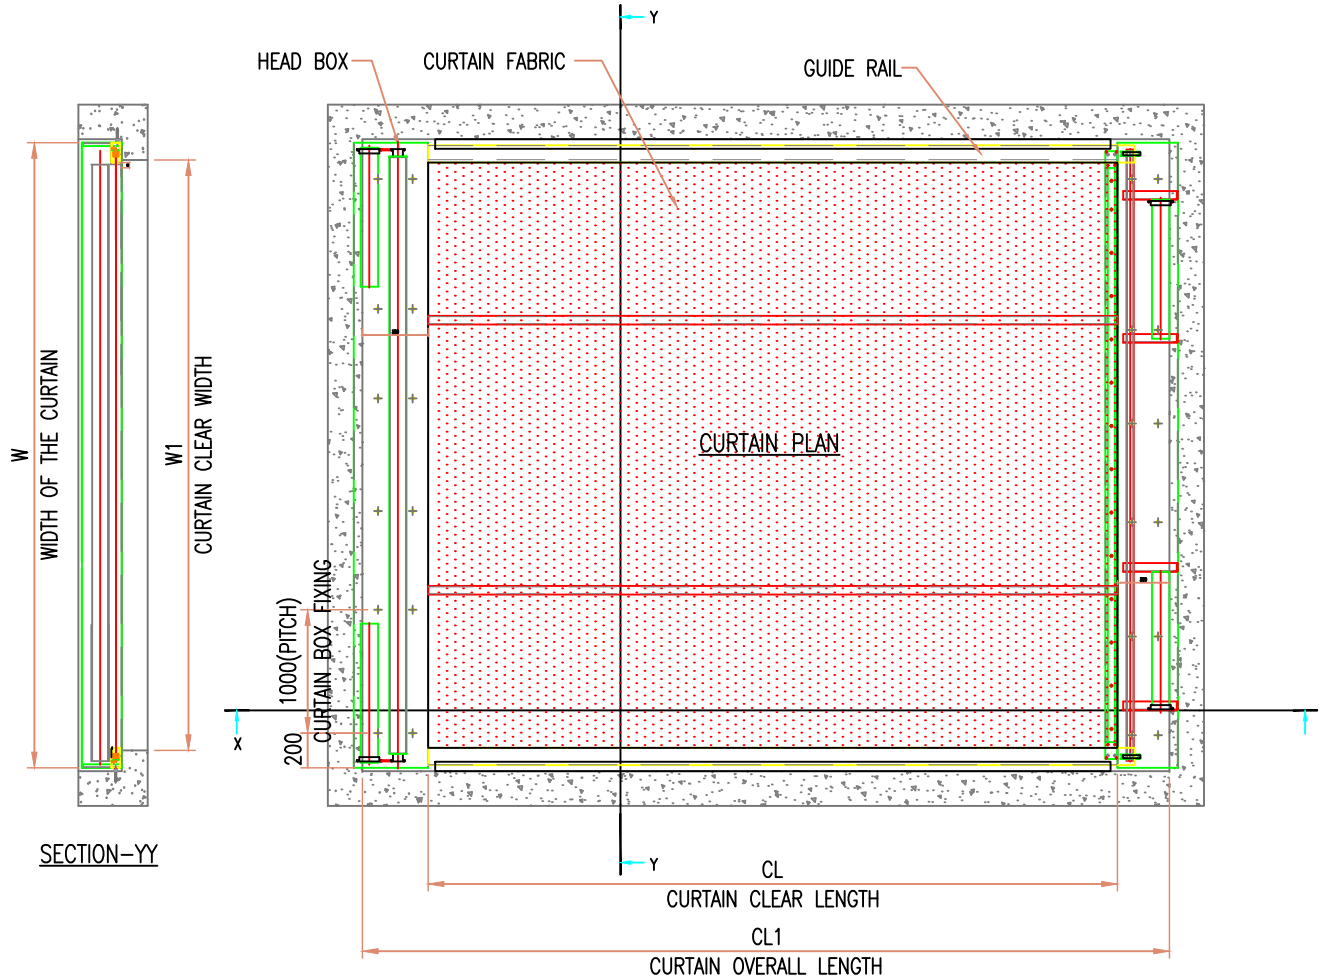

"THE SMOKE & FIRE CONTAINMENT PEOPLE"
WWW.DOORSYSINC.COM

DSI-H 3HR HORIZONTAL FIRE CURTAIN

SECTION-XX

SECTION-YY

HEAD BOX DIMENSIONS

TAIL END BOX DIMENSIONS

UP TO 3M IN LENGTH

UP TO 7M IN LENGTH

UP TO 10M LENGTH

CURTAIN CLEAR LENGTH	CURTAIN CLEAR WIDTH
3'4" [1m] to 9'10" [3m]	3'4" [1m] to 26'3" [8m]
9'10" [3m] to 23'0" [7m]	5'3" [1.6m] to 26'3" [8m]
23'0" [7m] to 33'0" [10m]	5'3" [1.6m] to 26'3" [8m]

HEADBOX	
Width (HBW)	Height (HBH)
15" [380mm]	9" [230mm]
17-3/4" [450mm]	11" [280mm]
18-1/2" [470mm]	11-3/4" [300mm]

TAIL END BOX	
Width (TBW)	Height (TBH)
13-3/4" [350mm]	11-3/4" [300mm]
13-3/4" [350mm]	11-3/4" [300mm]
13-3/4" [350mm]	11-3/4" [300mm]