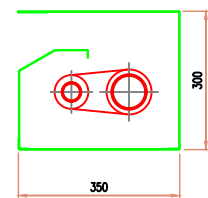

"THE SMOKE & FIRE CONTAINMENT PEOPLE"
WWW.DOORSYSINC.COM

DSI-H 3HR HORIZONTAL FIRE CURTAIN

SECTION-XX

SECTION-YY

HEAD BOX DIMENSIONS

TAIL END BOX DIMENSIONS

UP TO 3M IN LENGTH

UP TO 7M IN LENGTH

UP TO 10M LENGTH

CURTAIN CLEAR LENGTH	CURTAIN CLEAR WIDTH
3'4" [1m] to 9'10" [3m]	3'4" [1m] to 26'3" [8m]
9'10" [3m] to 23'0" [7m]	5'3" [1.6m] to 26'3" [8m]
23'0" [7m] to 33'0" [10m]	5'3" [1.6m] to 26'3" [8m]

HEADBOX	
Width (HBW)	Height (HBH)
15" [380mm]	9" [230mm]
17-3/4" [450mm]	11" [280mm]
18-1/2" [470mm]	11-3/4" [300mm]

TAIL END BOX	
Width (TBW)	Height (TBH)
13-3/4" [350mm]	11-3/4" [300mm]
13-3/4" [350mm]	11-3/4" [300mm]
13-3/4" [350mm]	11-3/4" [300mm]