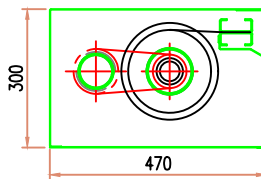

"THE SMOKE & FIRE CONTAINMENT PEOPLE"
WWW.DOORSYSINC.COM

DSI-H 3HR HORIZONTAL FIRE CURTAIN

SECTION-XX

SECTION-YY

HEAD BOX DIMENSIONS

TAIL END BOX DIMENSIONS

UP TO 3M IN LENGTH

UP TO 7M IN LENGTH

UP TO 10M LENGTH

CURTAIN CLEAR LENGTH	CURTAIN CLEAR WIDTH
3'4" [1m] to 9'10" [3m]	3'4" [1m] to 26'3" [8m]
9'10" [3m] to 23'0" [7m]	5'3" [1.6m] to 26'3" [8m]
23'0" [7m] to 33'0" [10m]	5'3" [1.6m] to 26'3" [8m]

HEADBOX	
Width (HBW)	Height (HBH)
15" [380mm]	9" [230mm]
17-3/4" [450mm]	11" [280mm]
18-1/2" [470mm]	11-3/4" [300mm]

TAIL END BOX	
Width (TBW)	Height (TBH)
13-3/4" [350mm]	11-3/4" [300mm]
13-3/4" [350mm]	11-3/4" [300mm]
13-3/4" [350mm]	11-3/4" [300mm]