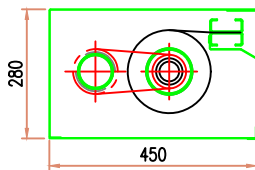

"THE SMOKE & FIRE CONTAINMENT PEOPLE"
WWW.DOORSYSINC.COM

DSI-H 3HR HORIZONTAL FIRE CURTAIN

SECTION-XX

SECTION-YY

HEAD BOX DIMENSIONS

TAIL END BOX DIMENSIONS

UP TO 3M IN LENGTH

UP TO 7M IN LENGTH

UP TO 10M LENGTH

CURTAIN CLEAR LENGTH	CURTAIN CLEAR WIDTH
3'4" [1m] to 9'10" [3m]	3'4" [1m] to 26'3" [8m]
9'10" [3m] to 23'0" [7m]	5'3" [1.6m] to 26'3" [8m]
23'0" [7m] to 33'0" [10m]	5'3" [1.6m] to 26'3" [8m]

HEADBOX	
Width (HBW)	Height (HBH)
15" [380mm]	9" [230mm]
17-3/4" [450mm]	11" [280mm]
18-1/2" [470mm]	11-3/4" [300mm]

TAIL END BOX	
Width (TBW)	Height (TBH)
13-3/4" [350mm]	11-3/4" [300mm]
13-3/4" [350mm]	11-3/4" [300mm]
13-3/4" [350mm]	11-3/4" [300mm]