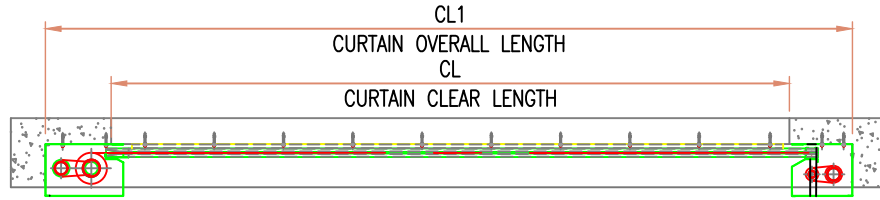

"THE SMOKE & FIRE CONTAINMENT PEOPLE"
WWW.DOORSYSINC.COM

DSI-H 3HR HORIZONTAL FIRE CURTAIN

SECTION-XX

SECTION-YY

HEAD BOX DIMENSIONS

TAIL END BOX DIMENSIONS

UP TO 3M IN LENGTH

UP TO 7M IN LENGTH

UP TO 10M LENGTH

CURTAIN CLEAR LENGTH	CURTAIN CLEAR WIDTH
3'4" [1m] to 9'10" [3m]	3'4" [1m] to 26'3" [8m]
9'10" [3m] to 23'0" [7m]	5'3" [1.6m] to 26'3" [8m]
23'0" [7m] to 33'0" [10m]	5'3" [1.6m] to 26'3" [8m]

HEADBOX	
Width (HBW)	Height (HBH)
15" [380mm]	9" [230mm]
17-3/4" [450mm]	11" [280mm]
18-1/2" [470mm]	11-3/4" [300mm]

TAIL END BOX	
Width (TBW)	Height (TBH)
13-3/4" [350mm]	11-3/4" [300mm]
13-3/4" [350mm]	11-3/4" [300mm]
13-3/4" [350mm]	11-3/4" [300mm]