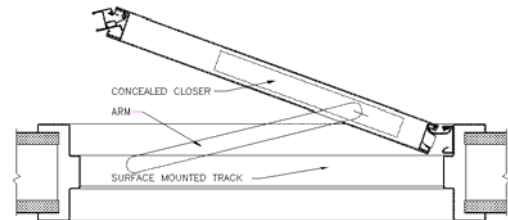

TDC96/TDC96p Concealed Closer

TDC96 Standard Swing Application

TDC96p Pocketed Application

TDC96 Concealed Closer

- Fire rated to 3 hours
- Improved ADA compliance – cam action is 60% more efficient than a standard rack & pinion closer
- Adjustable latching, closing and cush stop
- Adjustable to sizes 1 through 5
- Up to 135° opening angle
- Retrofit to existing frames without mortising the frame
- Closer arm is invisible when door is closed.