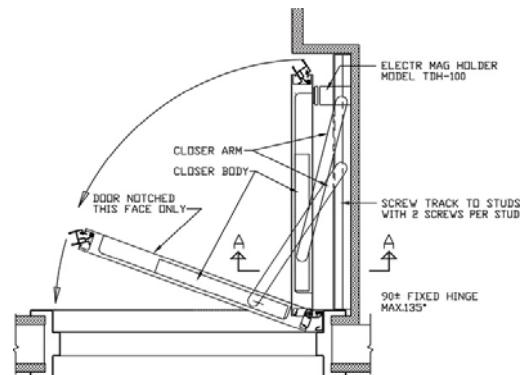

TDC96/TDC96p Concealed Closer

TDC96 Standard Swing Application

TDC96p Pocketed Application

TDC96 Concealed Closer

- Fire rated to 3 hours
- Improved ADA compliance – cam action is 60% more efficient than a standard rack & pinion closer
- Adjustable latching, closing and cush stop
- Adjustable to sizes 1 through 5
- Up to 135° opening angle
- Retrofit to existing frames without mortising the frame
- Closer arm is invisible when door is closed.